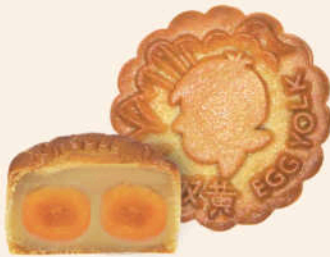

CHOCOELF

无糖 月饼

SUGAR-FREE MOONCAKES

- Sugar-Free
- Healthier Choice
- 无糖月饼
- 健康选择

www.chocoelf.com

The widest & most delicious range of SUGAR-FREE Bakeskin and Snowskin mooncakes you can find.

1. SUGAR-FREE Pure Lotus Paste
无糖 纯白莲蓉

100% Less Sugar and 20% Less Saturated Fat compared to regular mooncakes.

2. SUGAR-FREE Lotus Paste & Egg Yolk 无糖 莲蓉双蛋黄

3. SUGAR-FREE Lotus Paste & Soy Yolk 无糖 莲蓉豆黄

95% Less Sugar and 25% Less Saturated Fat compared to regular mooncakes.

4. SUGAR-FREE Mixed Nuts (Wu Ren) 无糖 五仁

5 Nuts: macadamia, walnut, almond, melon seed, sesame

5. SUGAR-FREE Pure Lotus Paste Snowskin 无糖 莲蓉冰皮

100% Less Sugar and 20% Less Saturated Fat compared to regular mooncakes.